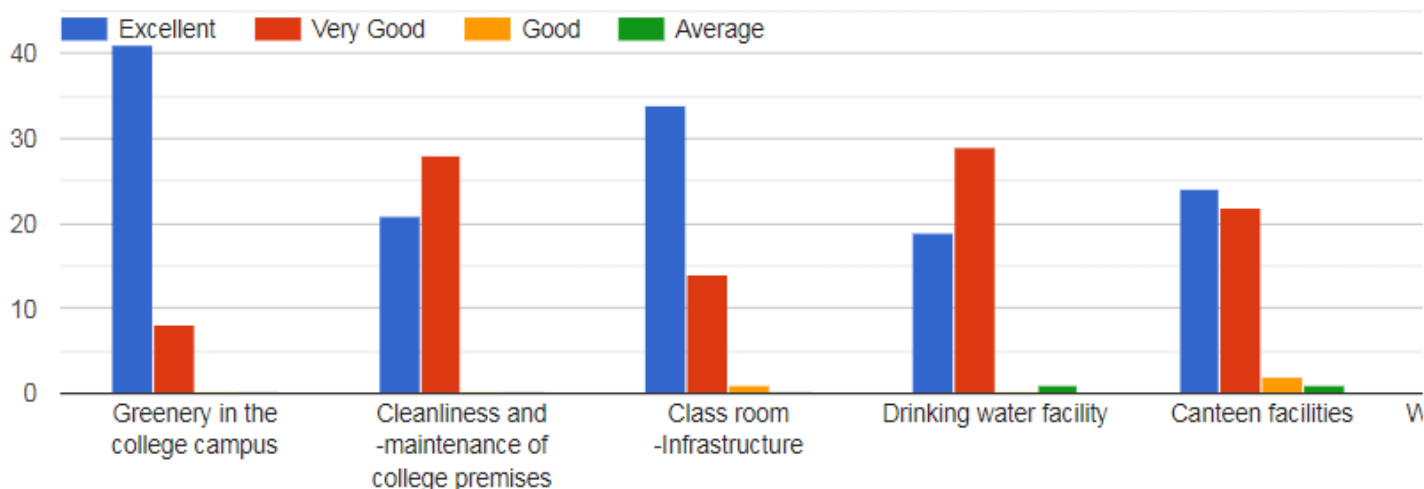

Copy

Any Other Suggestion:-

Copy

49 responses

**SINHGAD TECHNICAL EDUCATION SOCIETY'S
SINHGAD INSTITUTE OF HOTEL MANAGEMENT AND
CATERING TECHNOLOGY**

(Affiliated to Savitrabai Phule Pune University & Approved by AICTE, New Delhi)