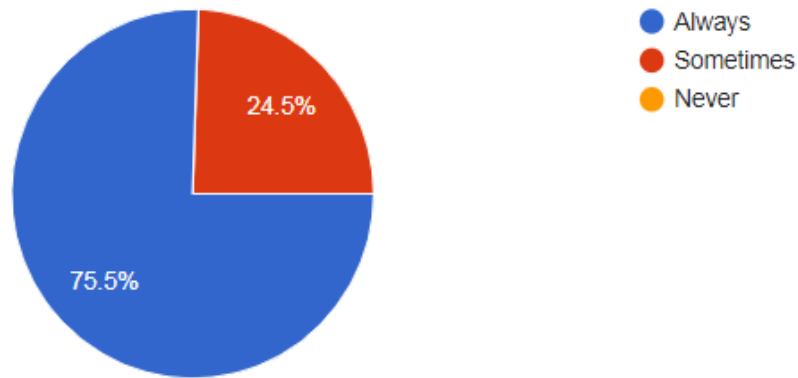

Website : www.sinhgad-sihmct.in

Overall ambience of the Institute is conducting for effective learning

49 responses

Institute responds timely to your grievances.

49 responses

SINHGAD TECHNICAL EDUCATION SOCIETY'S SINHGAD INSTITUTE OF HOTEL MANAGEMENT AND CATERING TECHNOLOGY