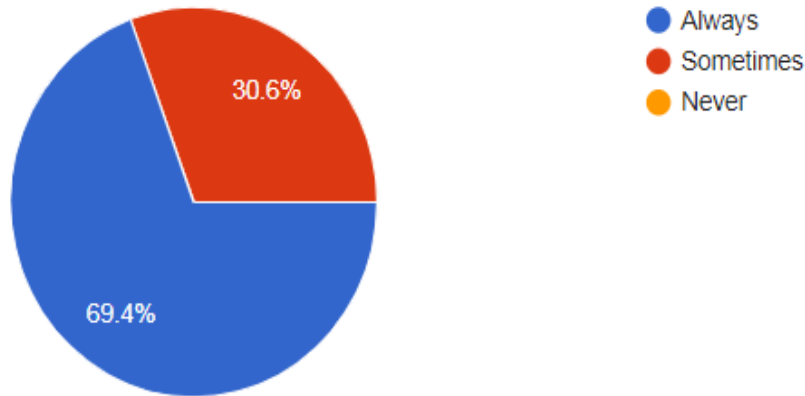

49 responses

Atmosphere of the Institute is conducive to bring out best from you ?

49 responses

SINHGAD TECHNICAL EDUCATION SOCIETY'S SINHGAD INSTITUTE OF HOTEL MANAGEMENT AND CATERING TECHNOLOGY

(Affiliated to Savitribai Phule Pune University & Approved by AICTE, New Delhi)