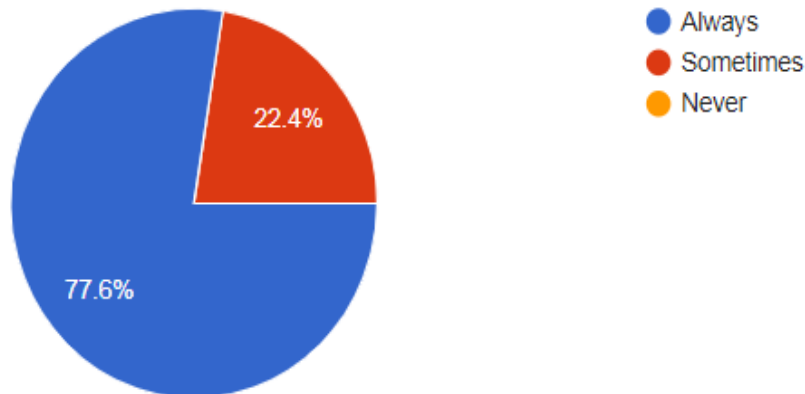

49 responses

Atmosphere of the Institute is conducive to bring out best from you ?

49 responses

SINHGAD TECHNICAL EDUCATION SOCIETY'S SINHGAD INSTITUTE OF HOTEL MANAGEMENT AND CATERING TECHNOLOGY

(Affiliated to Savitribai Phule Pune University & Approved by AICTE, New Delhi)