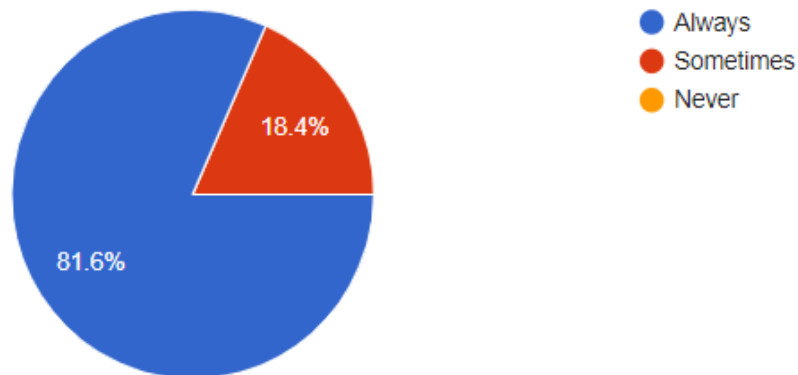

Website : www.sinhgad-sihmct.in

Overall ambience of the Institute is conducting for effective learning

49 responses

Institute responds timely to your grievances.

49 responses

SINHGAD TECHNICAL EDUCATION SOCIETY'S SINHGAD INSTITUTE OF HOTEL MANAGEMENT AND CATERING TECHNOLOGY