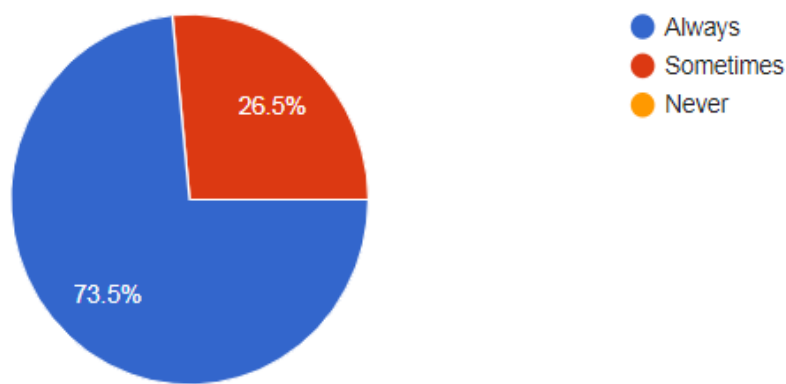

SINHGAD TECHNICAL EDUCATION SOCIETY'S SINHGAD INSTITUTE OF HOTEL MANAGEMENT AND CATERING TECHNOLOGY

(Affiliated to Savitrabai Phule Pune University & Approved by AICTE, New Delhi)

Sinhgad Institutes

Kusgaon (Bk), Off Mumbai – Pune Expressway, Lonavala Dist. Pune – 410401

Tel.: 2114-673313, Telfax :2114-270260, email: principal.sihmct@sinhgad.edu

Website : www.sinhgad-sihmct.in

Are you engaged in the knowledge transfer activities like guest lecture, Workshop, Alumni Talk etc. for your junior students?

Copy

49 responses