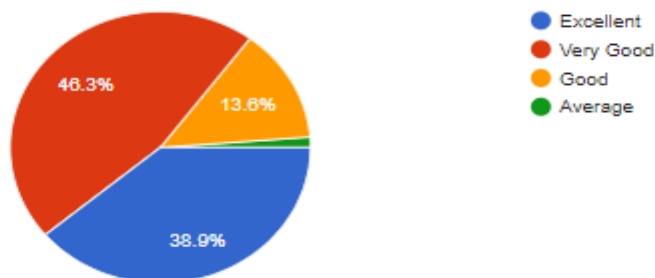

Results of internal examinations are displayed and inform to you in time?

Copy

162 responses