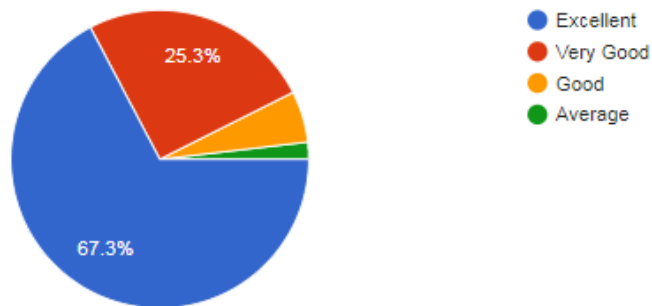

SINHGAD TECHNICAL EDUCATION SOCIETY'S SINHGAD INSTITUTE OF HOTEL MANAGEMENT AND CATERING TECHNOLOGY

(Affiliated to Savitribai Phule Pune University & Approved by AICTE, New Delhi)

Sinhgad Institutes

Kusgaon (Bk), Off Mumbai – Pune Expressway, Lonavala Dist. Pune – 410401

Tel.: 2114-673313, Telfax :2114-270260, email: principal.sihmct@sinhgad.edu

Website : www.sinhgad-sihmct.in

Are weak and fast learners students are identified and efforts are taken for improvement through remedial classes and other activities to improve the performance? .

Copy

162 responses