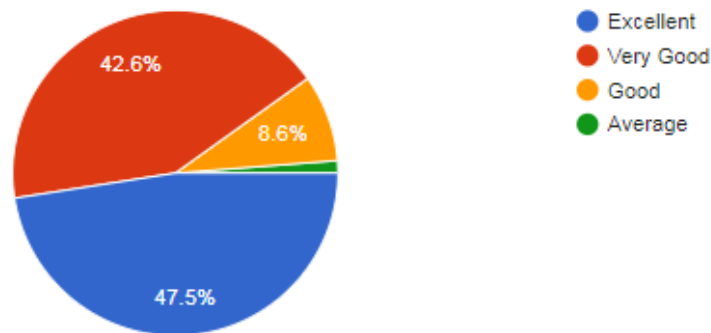

Website : www.sinhgad-sihmct.in

Are examinations like Internal /External Theory & Practical as well mock are conducted on time?

Copy

162 responses

Atmosphere in the Institute is assuring

Copy

162 responses

SINHGAD TECHNICAL EDUCATION SOCIETY'S SINHGAD INSTITUTE OF HOTEL MANAGEMENT AND CATERING TECHNOLOGY