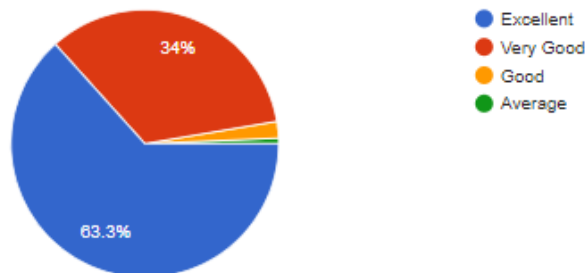

Are weak and fast learners students are identified and efforts are taken for improvement through remedial classes and other activities to improve the performance? .

Copy

150 responses