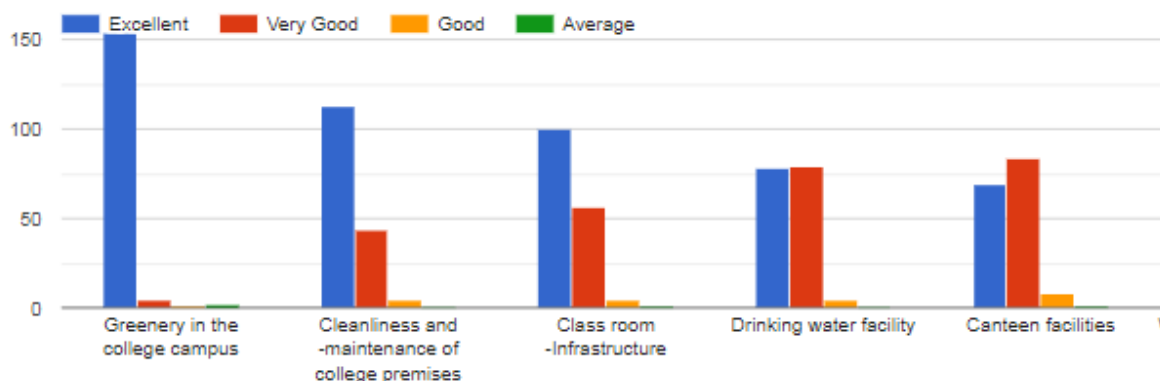

Copy

162 responses

Are you satisfied with the amenities, and assistance available at the college for Extra curricular activities?

Copy

162 responses

SINHGAD TECHNICAL EDUCATION SOCIETY'S SINHGAD INSTITUTE OF HOTEL MANAGEMENT AND CATERING TECHNOLOGY

Website : www.sinhgad-sihmct.in

Amenities and Assistance provided at the college Sports ground.

Copy

Any Other Suggestion:-

155 responses

no

good facilities

best facilities