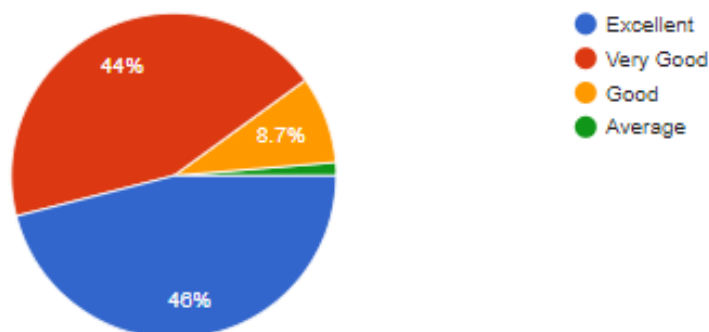

 Copy

150 responses

Are you satisfied with the amenities, and assistance available at the college for Extra curricular activities?

 Copy

150 responses

SINHGAD TECHNICAL EDUCATION SOCIETY'S SINHGAD INSTITUTE OF HOTEL MANAGEMENT AND CATERING TECHNOLOGY