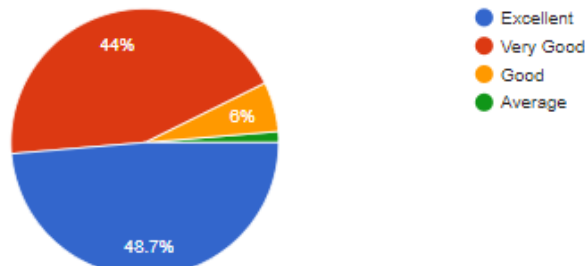

Copy

150 responses

Are TG meetings are conducted as per the schedule and discussion regarding the performance is done by the teacher guardian?

Copy

150 responses

SINHGAD TECHNICAL EDUCATION SOCIETY'S SINHGAD INSTITUTE OF HOTEL MANAGEMENT AND CATERING TECHNOLOGY