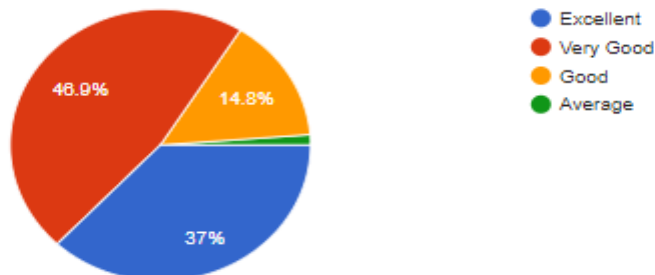

Copy

162 responses

Are the toppers and rankers are felicitated for their performance?

Copy

162 responses

SINHGAD TECHNICAL EDUCATION SOCIETY'S SINHGAD INSTITUTE OF HOTEL MANAGEMENT AND CATERING TECHNOLOGY

(Affiliated to Savitribai Phule Pune University & Approved by AICTE, New Delhi)