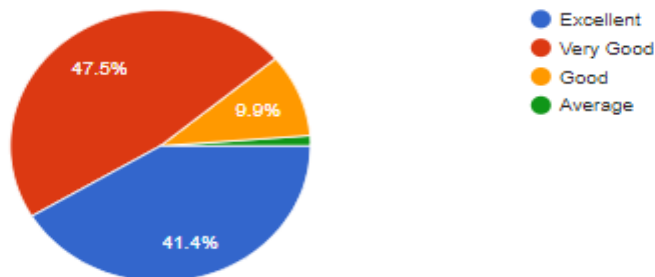

Website : www.sinhgad-sihmct.in

Questions responses 162 settings

Overall ambience of the Institute is conducting for effective learning

Copy

162 responses

Results of internal examinations are displayed and inform to you in time?