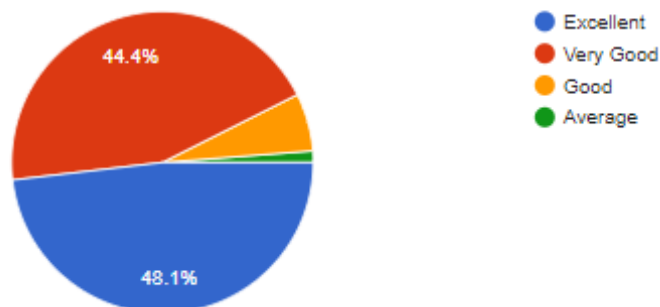

Copy

162 responses

Are you satisfied with the amenities, and assistance available at the college for Extra curricular activities?

Copy

162 responses

SINHGAD TECHNICAL EDUCATION SOCIETY'S SINHGAD INSTITUTE OF HOTEL MANAGEMENT AND CATERING TECHNOLOGY