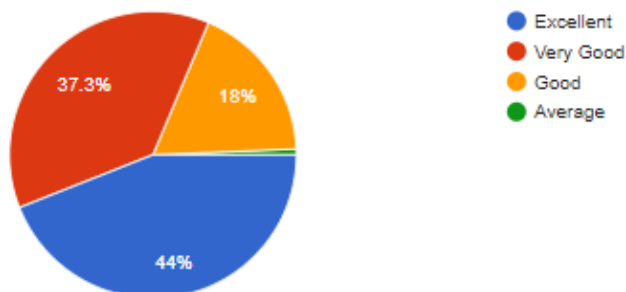

Website : www.sinhgad-sihmct.in

Are internal examinations like unit test, prelim examinations, mock are conducted in time?

Copy

150 responses

Atmosphere in the Institute is assuring

Copy

150 responses

Overall ambience of the Institute is conducting for effective learning