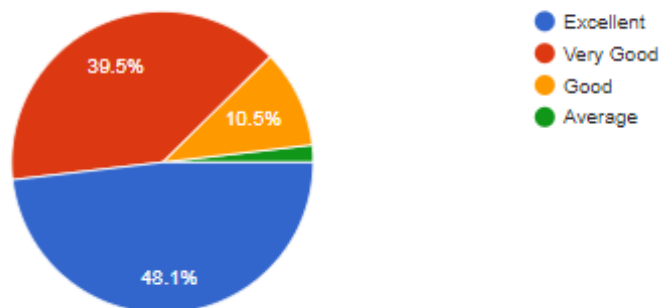

Copy

162 responses

Are you satisfied with the amenities, and assistance available at the college for Extra curricular activities?

Copy

162 responses

SINHGAD TECHNICAL EDUCATION SOCIETY'S SINHGAD INSTITUTE OF HOTEL MANAGEMENT AND CATERING TECHNOLOGY