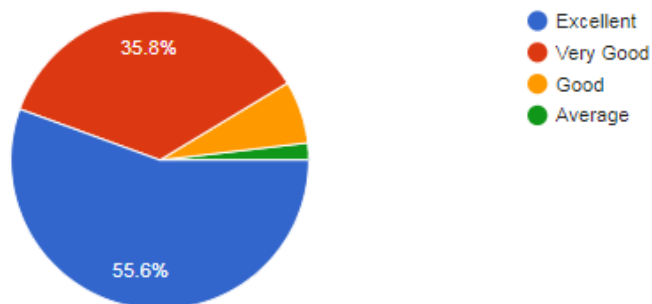

Are Teacher Guardian meetings are conducted as per the schedule and discussion regarding the performance is done by the teacher guardian?

Copy

162 responses