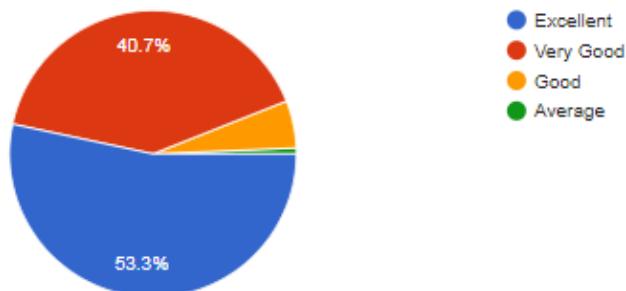

Website : www.sinhgad-sihmct.in

Are internal examinations like unit test, prelim examinations, mock are conducted in time?

Copy

150 responses

Atmosphere in the Institute is assuring

Copy

150 responses

Overall ambience of the Institute is conducting for effective learning