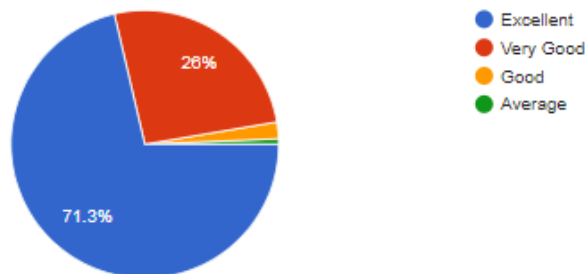

SINHGAD TECHNICAL EDUCATION SOCIETY'S SINHGAD INSTITUTE OF HOTEL MANAGEMENT AND CATERING TECHNOLOGY

(Affiliated to Savitrabai Phule Pune University & Approved by AICTE, New Delhi)

Sinhgad Institutes

Kusgaon (Bk), Off Mumbai – Pune Expressway, Lonavala Dist. Pune – 410401

Tel.: 2114-673313, Telfax :2114-270260, email: principal.sihmct@sinhgad.edu

Website : www.sinhgad-sihmct.in

Atmosphere of the Institute is conducive to bring out best from you.

Copy

150 responses