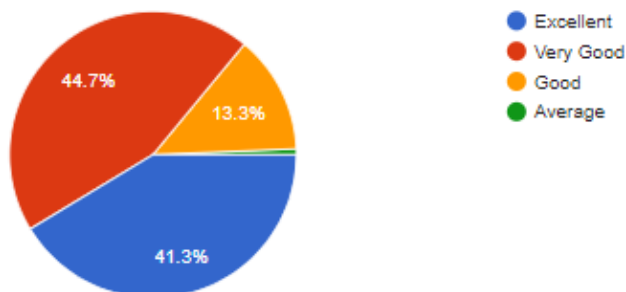

Overall ambience of the Institute is conducting for effective learning

Copy

150 responses