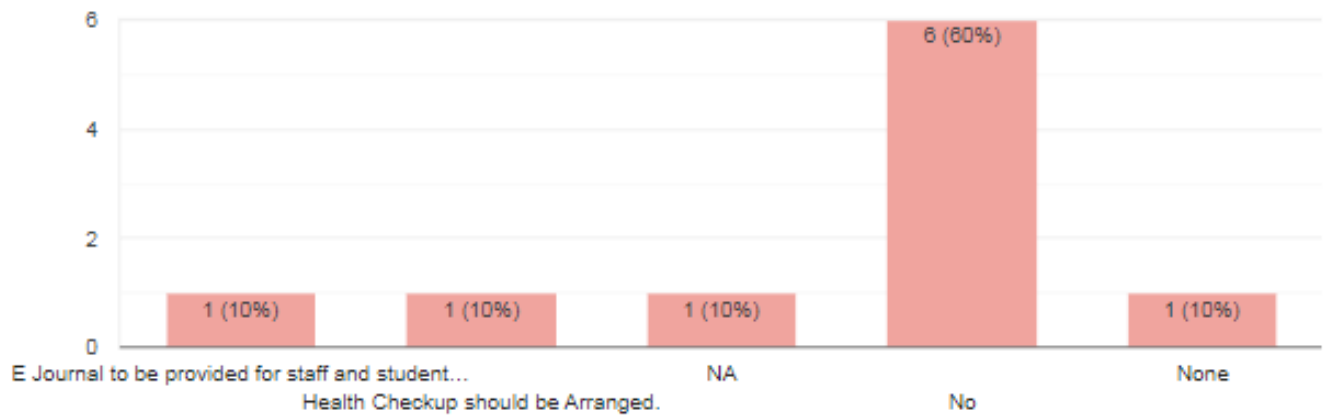

SINHGAD TECHNICAL EDUCATION SOCIETY'S SINHGAD INSTITUTE OF HOTEL MANAGEMENT AND CATERING TECHNOLOGY

(Affiliated to Savitrabai Phule Pune University & Approved by AICTE, New Delhi)

Sinhgad Institutes

Kusgaon (Bk), Off Mumbai – Pune Expressway, Lonavala Dist. Pune – 410401

Tel.: 2114-673313, Telfax :2114-270260, email: principal.sihmct@sinhgad.edu

Website : www.sinhgad-sihmct.in

15) Any Other Suggestion:-

Copy

10 responses