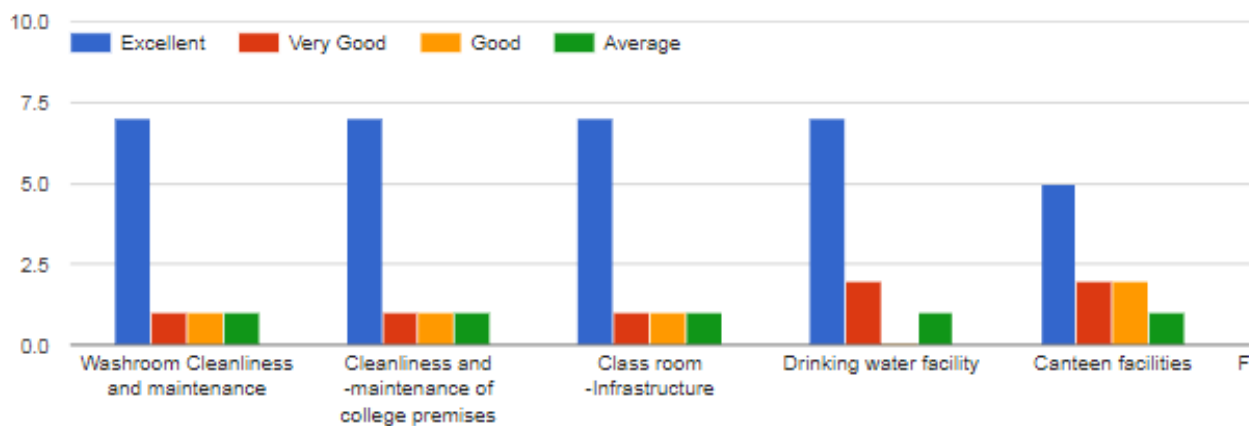

Copy

10 responses

14) Amenities and Assistance provided at the college Sports ground.

Copy

SINHGAD TECHNICAL EDUCATION SOCIETY'S SINHGAD INSTITUTE OF HOTEL MANAGEMENT AND CATERING TECHNOLOGY

(Affiliated to Savitrabai Phule Pune University & Approved by AICTE, New Delhi)