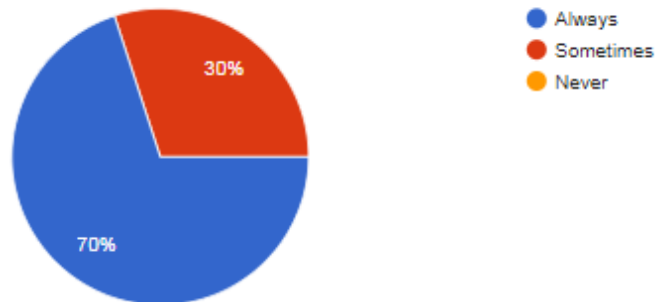

Copy

10 responses

5) Are you Conducted Teacher Guardian/Class Counselor meetings as per the schedule and discussion regarding the performance & Improvement.

Copy

10 responses

6) Are the toppers and rankers are felicitated for their performance?