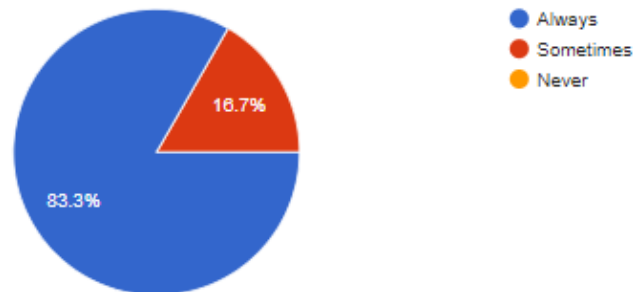

Prof. Saudagar Anna Godase

Prof. Abhay A Ramdin

Raghavendra Prakash Gade

Prof.Pratik Jawale

1) Are examinations like Internal /External Theory & Practical as well mock are conducted on time?

 Copy

12 responses