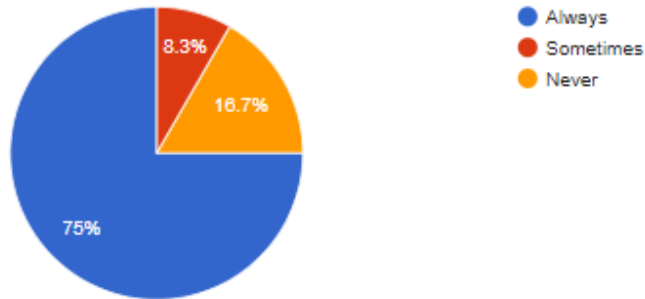

Copy

12 responses

7) Overall ambience of the Institute is conducting for effective learning

Copy

12 responses

SINHGAD TECHNICAL EDUCATION SOCIETY'S SINHGAD INSTITUTE OF HOTEL MANAGEMENT AND CATERING TECHNOLOGY