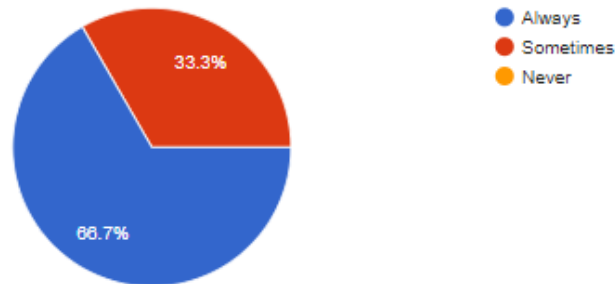

SINHGAD TECHNICAL EDUCATION SOCIETY'S SINHGAD INSTITUTE OF HOTEL MANAGEMENT AND CATERING TECHNOLOGY

(Affiliated to Savitrabai Phule Pune University & Approved by AICTE, New Delhi)

Sinhgad Institutes

Kusgaon (Bk), Off Mumbai – Pune Expressway, Lonavala Dist. Pune – 410401

Tel.: 2114-673313, Telfax :2114-270260, email: principal.sihmct@sinhgad.edu

Website : www.sinhgad-sihmct.in

2) Results of internal examinations are displayed and inform to students on time?

12 responses