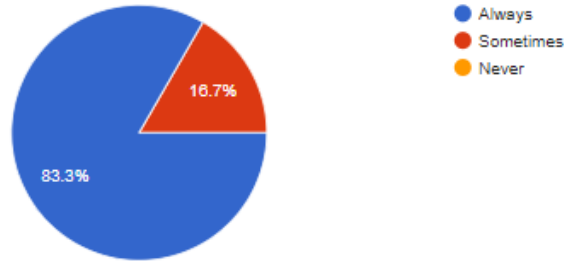

SINHGAD TECHNICAL EDUCATION SOCIETY'S SINHGAD INSTITUTE OF HOTEL MANAGEMENT AND CATERING TECHNOLOGY

(Affiliated to Savitribai Phule Pune University & Approved by AICTE, New Delhi)

Sinhgad Institutes

Kusgaon (Bk), Off Mumbai – Pune Expressway, Lonavala Dist. Pune – 410401

Tel.: 2114-673313, Telfax :2114-270260, email: principal.sihmct@sinhgad.edu

Website : www.sinhgad-sihmct.in

8) Institute responds timely to your grievances to your satisfaction

12 responses