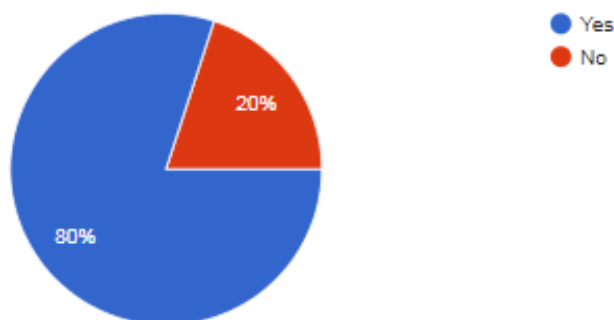

Copy

10 responses

14) Amenities and Assistance provided at the college Sports ground.

Copy

SINHGAD TECHNICAL EDUCATION SOCIETY'S SINHGAD INSTITUTE OF HOTEL MANAGEMENT AND CATERING TECHNOLOGY

(Affiliated to Savitrabai Phule Pune University & Approved by AICTE, New Delhi)