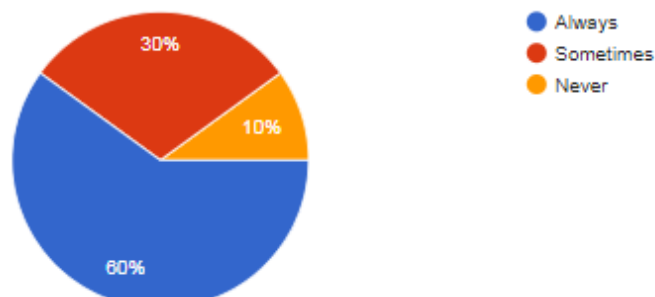

6) Are the toppers and rankers are felicitated for their performance?

Copy

10 responses