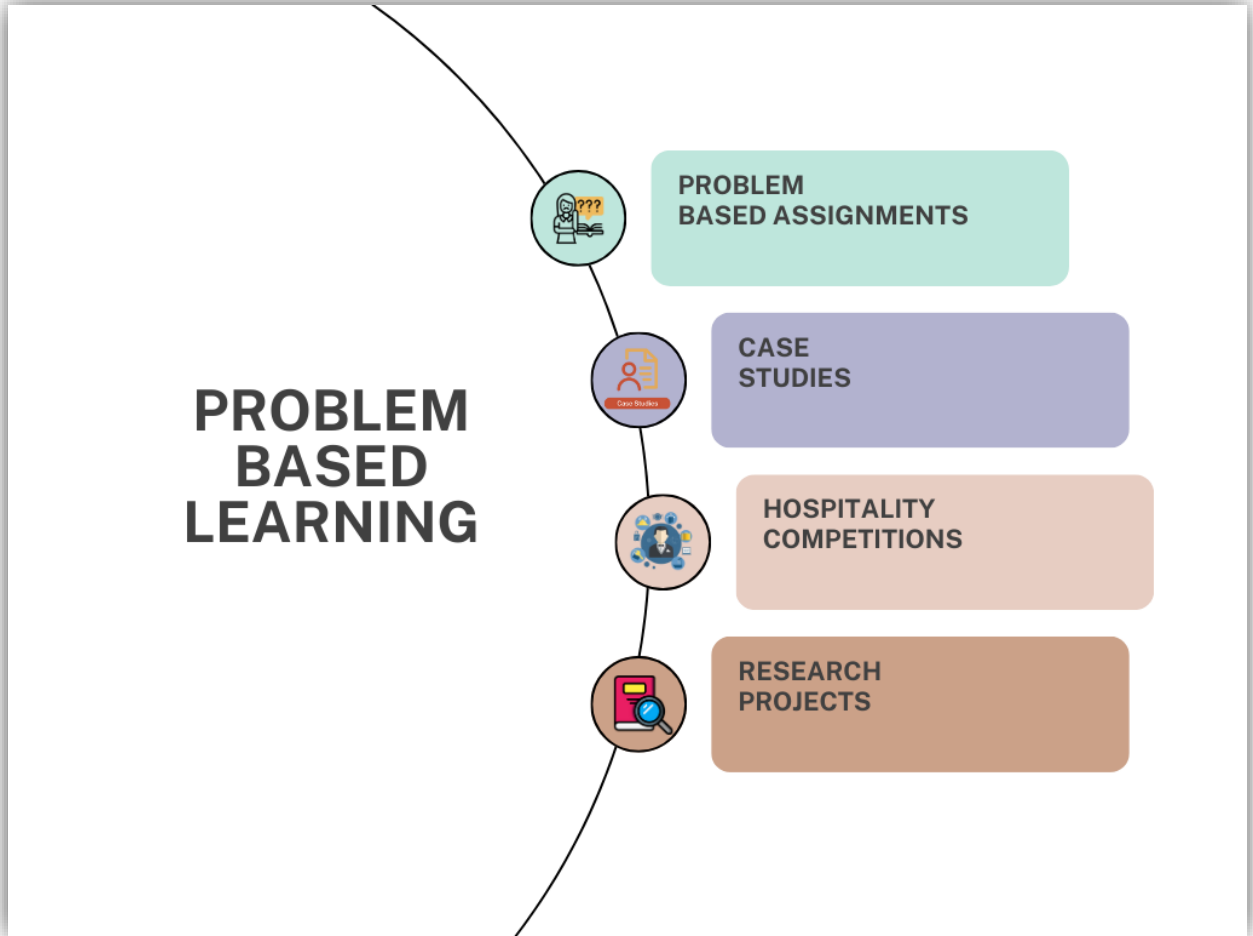

Sinhgad Institutes

Sinhgad Technical Education Society's

SINHGAD INSTITUTE OF HOTEL MANAGEMENT & CATERING TECHNOLOGY

(Approved by AICTE, New Delhi, Recognized G.. of Maharashtra Es Affiliated to Savitribai Phule pune University)

Gat No 309, 310 & 314, Kusgaon (Bk.), Off Mumbai-Pune Expressway, Lonavala, Pune- 410 401

Phone : 02114- 673313/14, E-Mail - principal.sihmct@sinhgad.edu Website: www.sinhgad.edu